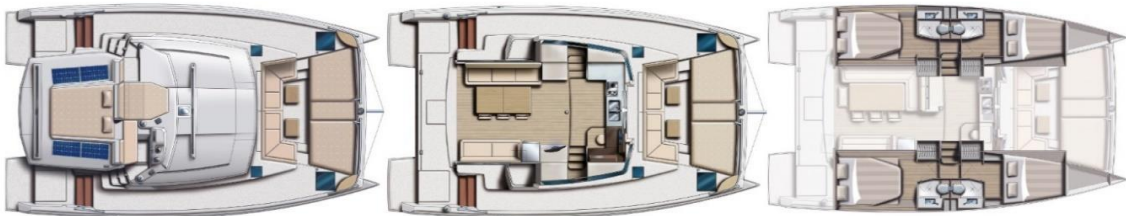

Deck Gear & Accessories

Tender	Dinghy for 3 people with fibreglass bottom and
Tender Outboard	6hp Mercury outboard (2020) and davit system
Davits / Platform	Teak on swim platform and steps, bathing ladder
Deck Shower	Deck shower hot/cold water
Bimini	Yes
Enclosures	Yes
Mooring Lines / fenders	Yes 3 Lines / 4 Fenders

Cushions for all sunbathing and seating areas, Fusion Hi Fi system.

Contact:
Christophe Vanek
Mobile: 0457 036 756
Email: cv@dysales.com.au

DREAM YACHT
SALES

DREAM YACHT
CHARTER